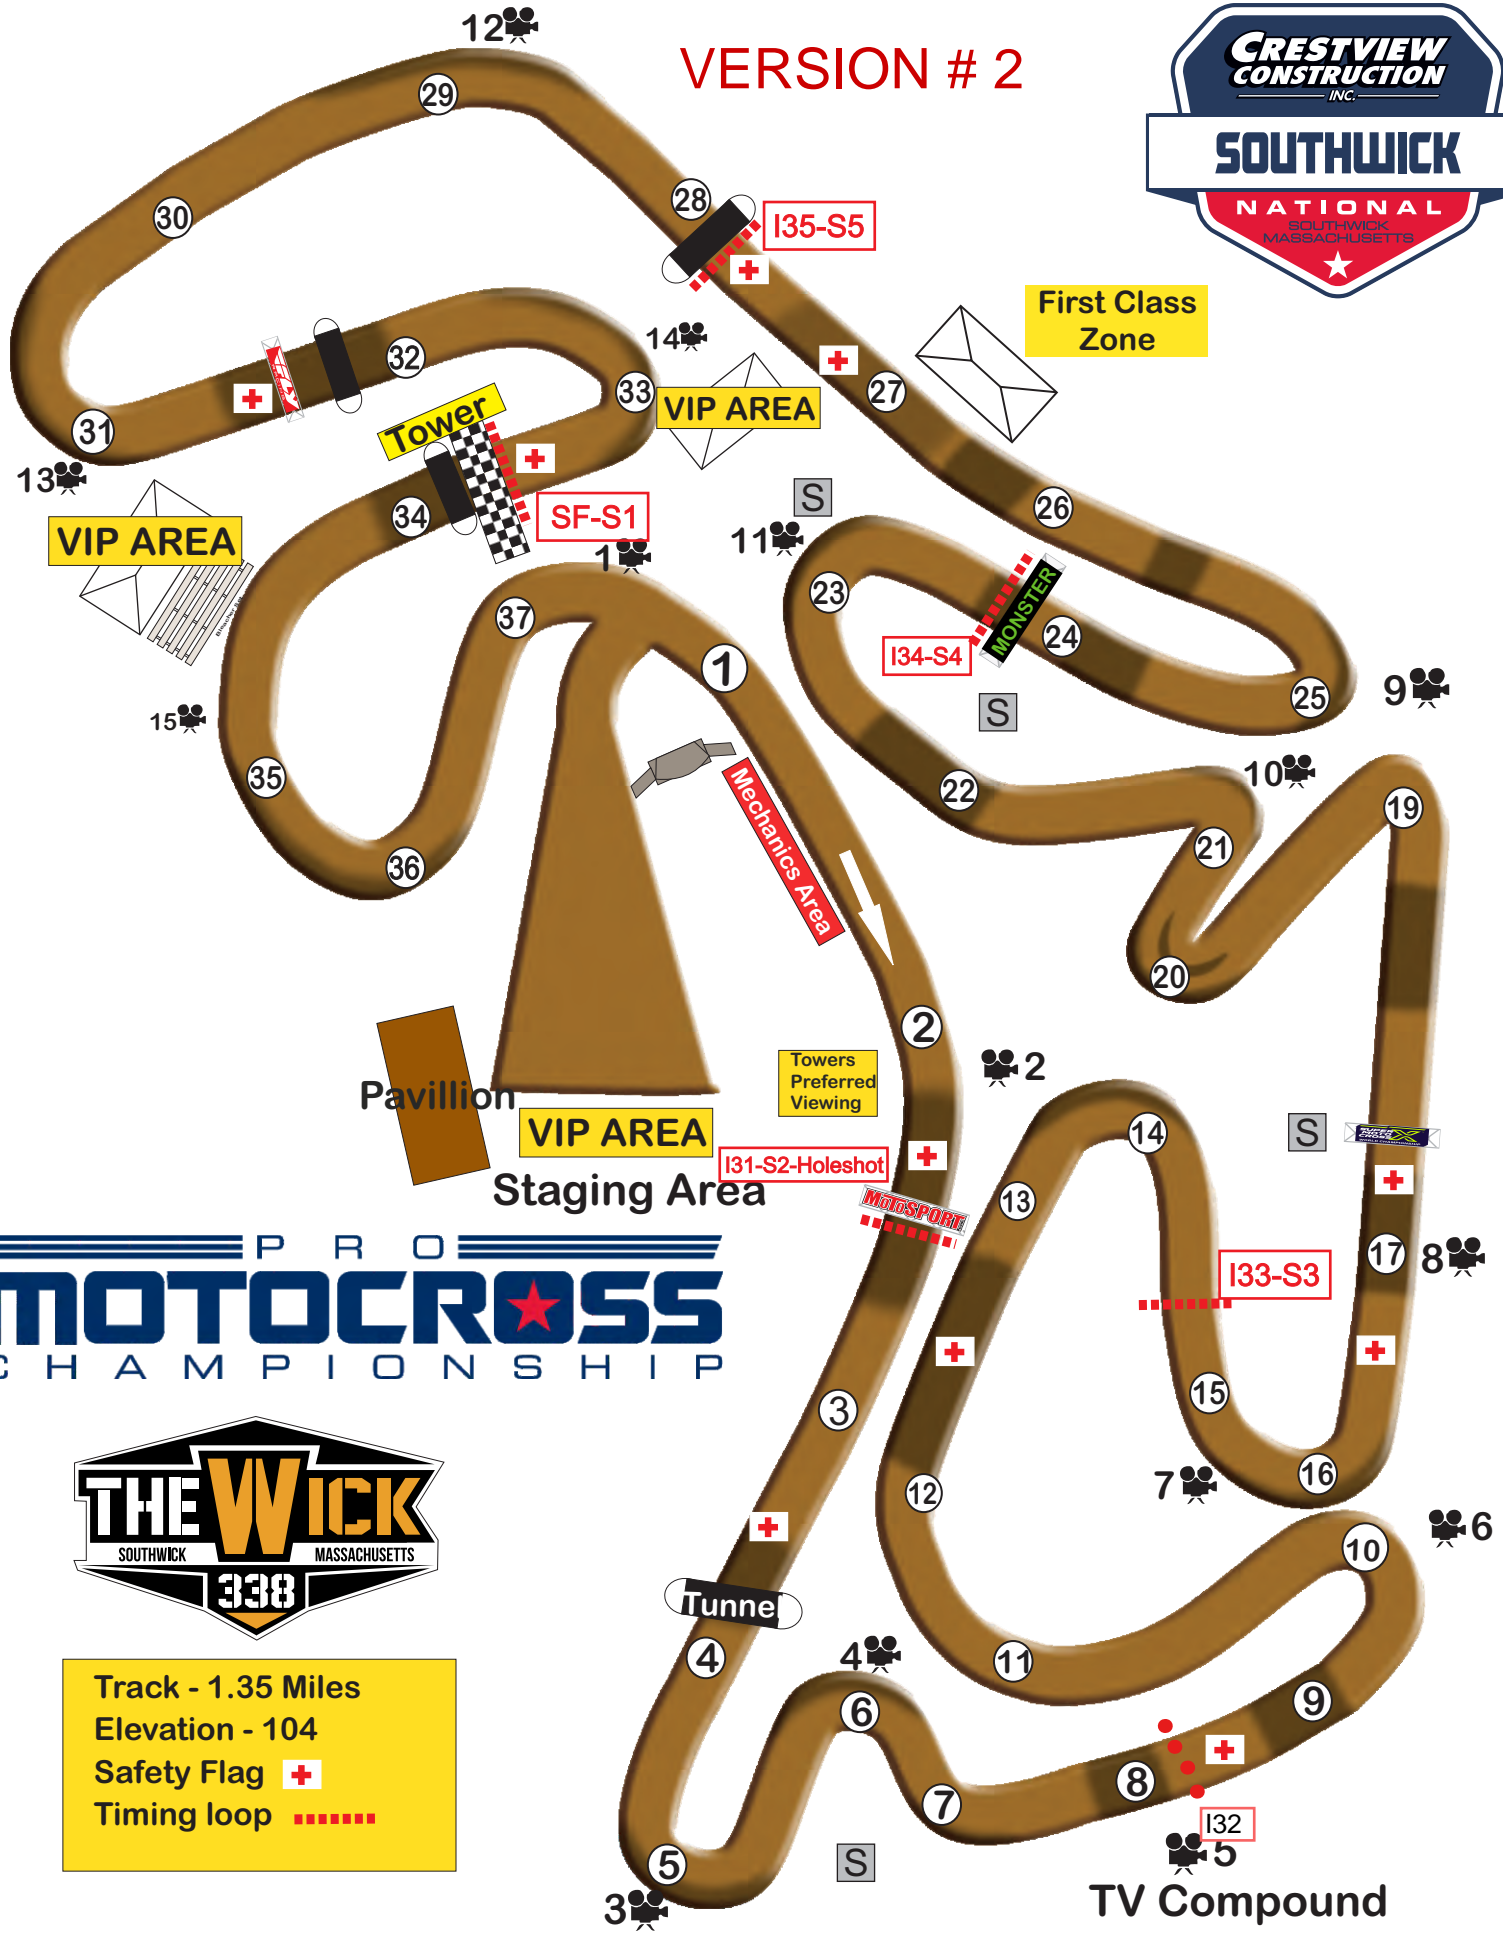

2024 THE WICK 338 TRACK MAP

VERSION # 2

PRO
MOTOCROSS
CHAMPIONSHIP

Track - 1.35 Miles
Elevation - 104
Safety Flag +
Timing loop - - - - -

TV Compound